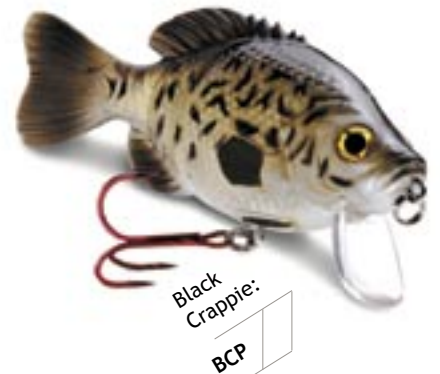

Kickin' Segmented Minnow

Kickin' Segmented Minnow

TECHNIQUE: Life like swimming action

Order No.	Body Length	Weight	RRP
KSM04	10cm	11g	£3.99
KSM06	15cm	38g	£4.99
KSM10	25cm	150g	£8.99

Segmented body with kicking tail and durable soft plastic body with holographic mesh inside. Rigged with a premium red VMC hook. Features polycarbonate lip, holographic WildEye® and a life-like swimming action.

NEW Kickin' Slab

NEW Kickin' Eel

NEW Kickin' Eel

TECHNIQUE: Life-like swimming action

Order No.	Body Length	Weight	RRP
KSE05	12cm	13g	£3.99

The Kickin' Eel features a segmented body with kicking tail, a durable soft plastic body, with a rigged with a premium red VMC hook. The Polycarbonate lip provides a life-like swimming action.

NEW Kickin' Slab

TECHNIQUE: Life-like swimming action

Order No.	Body Length	Weight	RRP
KSS05	10cm	34g	£3.99

The kickin' Slab has a Segmented body with the kicking tail as its main feature. Durable soft plastic body, rigged with a premium red in-line VMC treble hook and a life-like swimming action, holographic insert, holographic WildEye and a Polycarbonate lip provides the perfect lure.