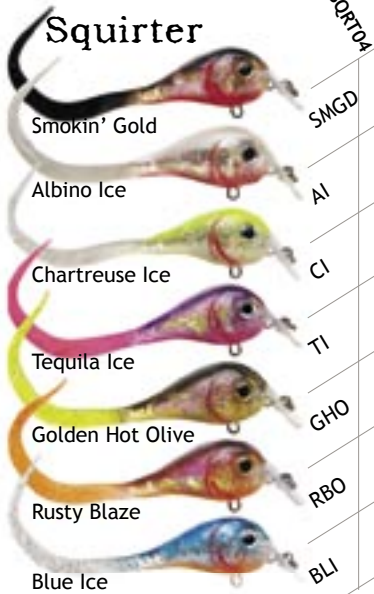

ThunderCore Scoot 'N' Craw

ThunderCore Scoot n'

TECHNIQUE: Life-like swimming action			
Swimming Depth: SCW04 - 1,8-2,1 M.			
Order No.	Body Length	Weight	RRP
SCW04	10cm	14g	£7.99

The ThunderCore Scoot 'N' Craw has a durable soft outer body with a hard holographic body inside. Features a polycarbonate lip, WildEye®, rattle and lifelike swimming action. Slow sinking

A large vane means deep diving. A good lure for deep water marks from boat or bank.

ThunderCore Minner

ThunderCore Minner

TECHNIQUE: Weight shift system for longer casts

Swimming Depth: 0.3-0.6 m.

Order No.	Body Length	Weight	RRP
MNR03	8cm	8g	£8.99

The new ThunderCore Minner has a durable soft outer body with a hard holographic body inside. Weight shift system for longer casts. Features a polycarbonate lip, WildEye®, rattle and life-like swimming action.

ThunderCore Squirter

ThunderCore Squirter

TECHNIQUE: Life-like swimming action

Swimming Depth: 0.6-0.9 m.

Order No.	Body Length	Weight	RRP
SQRT04	10cm	10g	£7.99

The new ThunderCore Squirter has a durable soft outer body with a hard holographic body inside. Rigged with red premium VMC hook. Features a polycarbonate lip, WildEye®, loud rattle and lifelike swimming action.