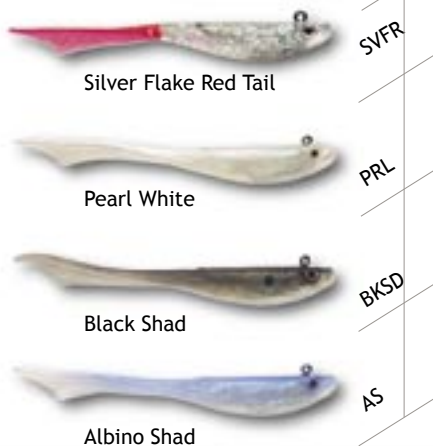

TECHNIQUE: Life-like swimming action

Order No.	Body Length	Weight	RRP
WCTM04	10cm	11g	£5.99

These lures are rigged with the hook point on the top so they won't snag on the bottom. Try fishing deep over old weedbeds. Naturalistic colours, strong PVC salt-impregnated and holographic flash foil.

WildEye Vibrotail Jig

WVT03

WildEye Vibrotail Jig

Order No.	Body Length	Weight	RRP
WVT03	8cm	11g	£3.99

This little lure looks great when twitched along the bottom - just like a feeding minnow. Expect takes from pike, perch, trout and maybe even a big chub. Strong plastic material with added blocking agent on this realistic standup minnow head.

WildEye Rippin' Swim Shad

WRSSB04

WildEye Rippin' Swim Shad

TECHNIQUE: Life-like swimming action

Order No.	Body Length	Weight	RRP
WRSSB04	10cm	20g	£3.99

Internal lead head with soft surrounding salt - impregnated body in naturalistic colours.

WildEye Jerkin Minnow Freshwater

WJM05

WildEye Jerkin' Minnow

TECHNIQUE: Life-like swimming action

Order No.	Body Length	Weight	RRP
WJM05	13cm	15g	£5.99

Shrimp scented with internal lead head and soft body with rattle chamber. Excellent deepwater lure that fishes well along the bottom.