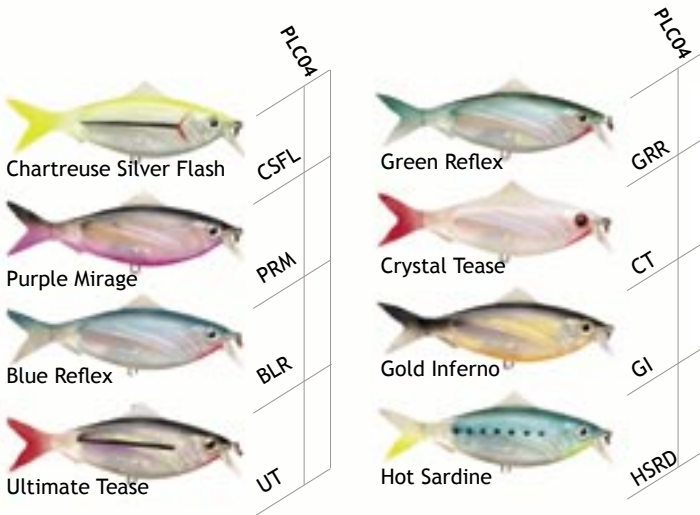

Rattlin' Saltwater Chug Bug

CBS11
CBS08

Rattlin' Saltwater Chug

TECHNIQUE: Long Casting

Swimming Depth: Top Water

Order No.	Body Length	Weight	RRP
CBS08	8cm	10g	£7.99
CBS11	11cm	26g	£7.99

When the bass and mackerel are fry bashing, vary the retrieve from boat or shore to really get this lure popping. The 'do everything' top water killer! Features VMC Permasteel saltwater resistant hooks.

NEW Thunderstick MadFlash

DAJM11
DJM09
AJM11
JM09

ThunderStick MadFlash

TECHNIQUE: Long Casting

Swimming Depth: JM - 1,0-1,7 m. AJM - 1,0-1,7 m.
DJM - 2,4-3,8 m. DAJM - 3,6-5,8 m.

Order No.	Body Length	Weight	RRP
JM09	9cm	10g	£6.99
AJM11	11cm	12g	£6.99
DJM09	9cm	9g	£6.99
DAJM11	11cm	18g	£7.99

When the bass and mackerel are fry bashing, vary the retrieve from boat or shore to really get this lure popping. The 'do everything' top water killer! Features VMC Permasteel saltwater resistant hooks.

DAJM11
DJM09
AJM11
JM09

ThunderCore Pilcher

ThunderCore Pilcher

TECHNIQUE: Slow Sinking			
Swimming Depth: 0.3-0.6 m.			
Order No.	Body Length	Weight	RRP
PLC04	10cm	19g	£7.99

The new ThunderCore Pilcher has a durable soft outer body with a hard holographic body inside. Slow sinking in freshwater and suspending in saltwater, with a holographic WildEye®. Features a polycarbonate lip and lifelike swimming action.