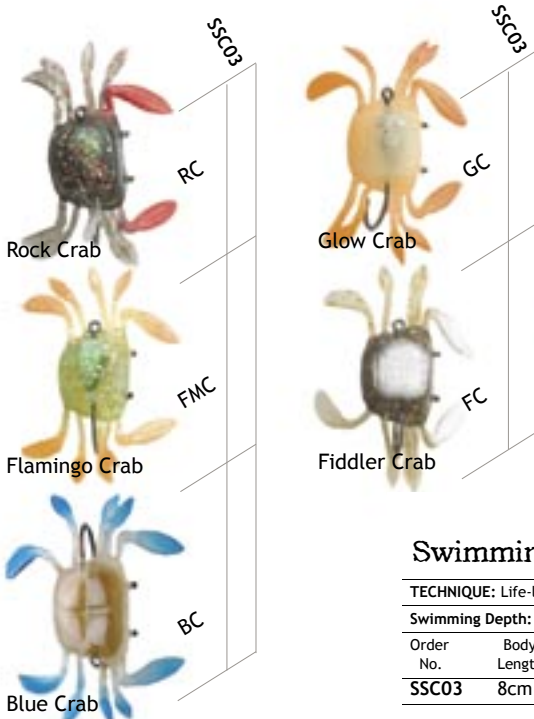

Black Chartreuse Tiger

Tiger

SCALES 'N' TAILS:

Chartreuse Tail/Silver Scale

Orange Tail/Silver Scale

Pink Tail/Silver Scale

FISH BONES:

Chartreuse Fishbone

Orange Fishbone

Pink Fishbone

InTense Swim Shad

TECHNIQUE: Life-line swimming action

Order No.	Body Length	Weight	RRP
ITSS02	5cm	5g	£3.99
ITSS03	8cm	10g	£3.99
ITSS04	11cm	25g	£4.99
ITSS05	13cm	43g	£5.99
ITSS06	15cm	62g	£6.99

Each triple pack has one of each colour (see colour/pattern codes to the left). The InTense moulding process provides fish triggering colours that won't fade.

Featuring internal injection technology, an ultra clear soft body with internal lead head, premium VMC needlepoint hooks, holographic swimmin' flash foil and secure I-Bolt system WildEye®.

Great for all species of fish.

Swimming Crab

Swimming Crab

TECHNIQUE: Life-like swimming action

Swimming Depth:

Order No.	Body Length	Weight	RRP
SSC03	8cm	15g	£3.99

With life like swimming action, holographic flash foil and hand painted eyes, this swimming crab will get attention. Fish them on the bottom for bull huss and smoothhound. Fish them round piers and breakwaters for bass and pollack.