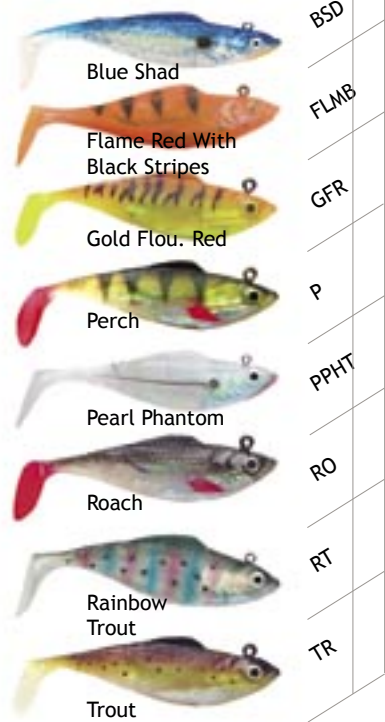

WildEye Rippin' Swim Shad

WRSSB04