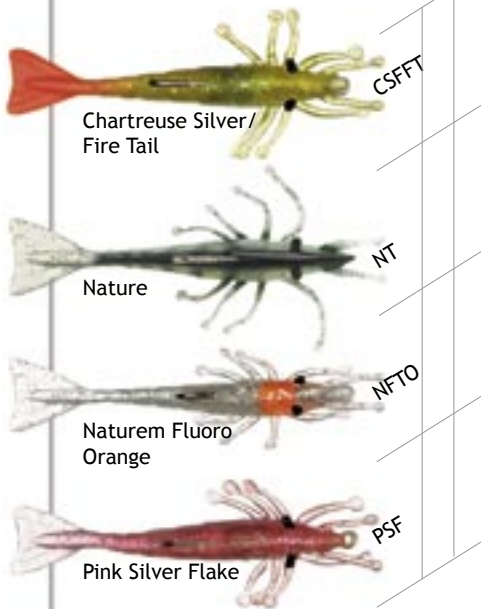

Comes rigged with the right Rapala VMC hooks, aniseed scented in a natural shape and colour imitation. A richly flavoured member of the herring family, anchovies are preyed on by many saltwater species.

Naturistic Wildeye Herring

Naturistic WildEye Herring

TECHNIQUE: Life like swimming action

Order No.	Body Length	Weight	RRP
NWHE02	6cm	6g	£3.99
NWHE04	8cm	12g	£3.99

A natural shape and colour imitation with an aniseed scent. Throw them in and hold on to your rod.

Naturistic Wildeye Nerieid

Naturistic WildEye Nerieid

TECHNIQUE: Jigging Action

Order No.	Body Length	Weight	RRP
NWN0510_	13cm	10g	£4.99

Made from strong plastic with added blocking agent. Aniseed scented with a jig head and four spare bodies included.

Naturistic Shrimp

Naturistic Shrimp

TECHNIQUE: Fishing along or near the Bottom

Order No.	Body Length	Weight	RRP
NSR02	6cm	4g	£4.99
NSR04	10cm	12g	£5.99

Fish this lure along the bottom or near the rocks for all kinds of fish, fresh or saltwater. From bass to rays and chub will go for this realistic looking shrimp. One for the salmon fishermen to look out for. Shrimp scented and rigged with extra strong VMC hooks with sparkle and foil appearance.