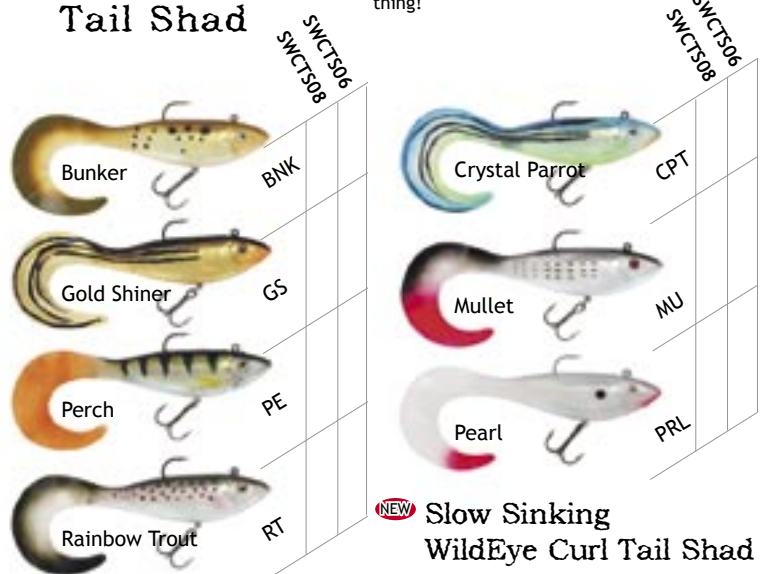

WildEye Soft Shad

WildEye Soft Shad

TECHNIQUE: Life-like swimming action

Swimming Depth: 2.0-2.5 m

Order No.	Body Length	Weight	RRP
SSD07	7cm	11g	£8.99

A holographic hard body inside and durable soft plastic outside. Feels just like the real thing!

Suspending WildEye Swim Bait Shad

Suspending WildEye Swim Bait Shad

TECHNIQUE: Life-like action

Order No.	Body Length	Weight	RRP
SWSB04	11cm	22g	£6.99
SWSB05	13cm	40g	£6.99
SWSB07	16cm	54g	£8.99

The suspending action of these lures makes them look like injured fry. Try a twitching, jerky retrieve around weedbeds for pike and perch. With a subtle suspending action, salt-impregnated PVC and neutral buoyancy.

NEW Slow Sinking WildEye Curl Tail Shad

Slow Sinking WildEye Curl Tail Shad is rigged with VMC needle point back hook and treble belly hook, with a life-like swimming action, holographic swimming flash foil, holographic WildEye.