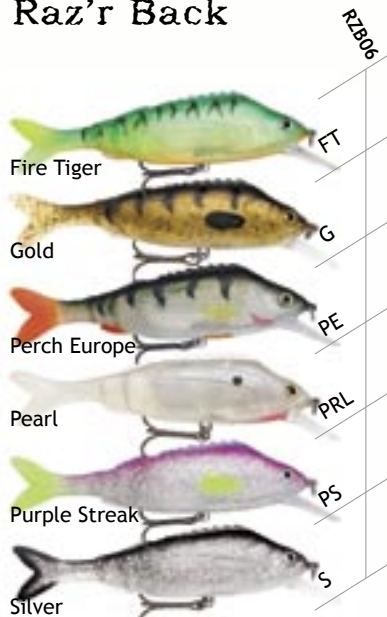

When the bass and mackerel are fry bashing, vary the retrieve from boat or shore to really get this lure popping. The 'do everything' top water killer! Features VMC Permasteel saltwater resistant hooks.

DAJM11
DJM09
AJM11
JM09

ThunderCore Pilcher

ThunderCore Pilcher

TECHNIQUE: Slow Sinking			
Swimming Depth: 0.3-0.6 m.			
Order No.	Body Length	Weight	RRP
PLC04	10cm	19g	£7.99

The new ThunderCore Pilcher has a durable soft outer body with a hard holographic body inside. Slow sinking in freshwater and suspending in saltwater, with a holographic WildEye®. Features a polycarbonate lip and lifelike swimming action.

ThunderCore Dawg

ThunderCore Dawg

Swimming Depth: WDG09 - 0,3-2,1 M.			
Order No.	Body Length	Weight	RRP
WDG09	23cm	62g	£8.99

The ThunderCore Dawg has a durable soft outer body with a hard holographic body inside. Unique design allows 4 different triggering actions by simply modifying hook placement. Features a polycarbonate lip, WildEye® and lifelike swimming action.

ThunderCore Raz'r Back

NEW ThunderCore Raz'r Back

TECHNIQUE: Weight shift system for longer casts			
Swimming Depth: 1.5-2.2 m.			
Order No.	Body Length	Weight	RRP
RZB06	15cm	47g	£7.99

The new ThunderCore Raz'r Back has a durable soft outer body with a hard holographic body inside. Designed with a weight shift system for longer casts. Slow sinking in fresh water, suspending in salt water. Features a polycarbonate lip, WildEye® and lifelike swimming action.