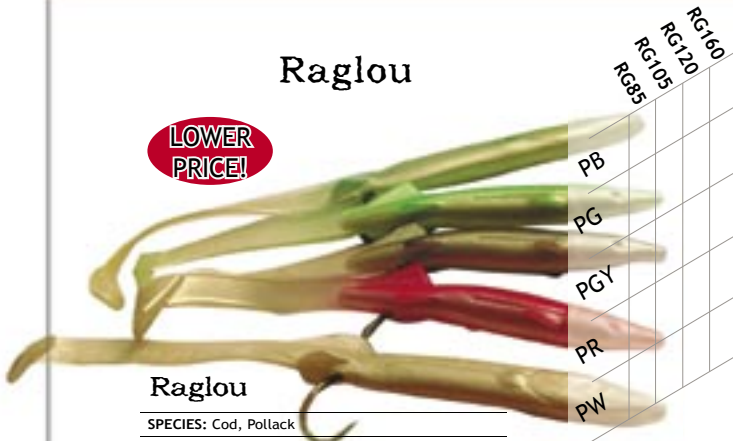

## Raglou

**LOWER PRICE!**

### Raglou

SPECIES: Cod, Pollack			
Order No.	Size	Per Pack	RRP
RG85	85mm	3	£2.99
RG105	155mm	3	£2.99
RG120	120mm	3	£3.99
RG160	160mm	3	£4.99

Ideal for use on wrecking rigs for cod, pollack etc.