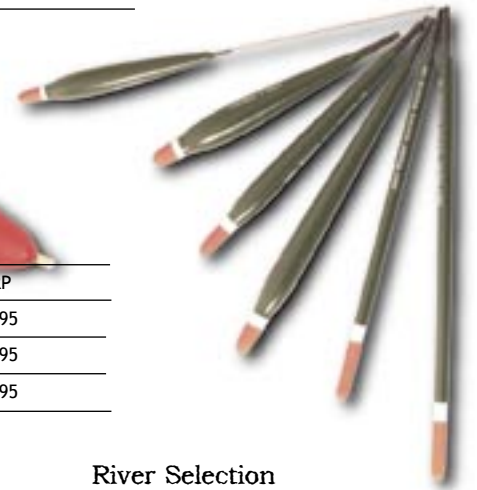

Order No.	Size	RRP
WFC	Mini 2.5"	£2.50
WFC1	No. 1 3.25"	£2.50
WFC2	No. 2 3.5"	£2.50
WFC3	Maxi 4"	£2.50

Tenpin Loaded Drifter

Order No.	Size	RRP
WFD1	No. 1	£2.95
WFD2	No. 2	£2.95

Pike Tenpin

Order No.	Size	RRP
WFPU1	No. 1	£1.95
WFPU2	No. 2	£1.95
WFPU3	No. 3	£1.95

River Selection

Order No.	RRP
WFRF	£5.99

Tenpin Pike Slider

Order No.	Size	RRP
WFTS1	No. 1	£1.95
WFTS2	No. 2	£1.95
WFTS3	No. 3	£1.95

Stillwater Selection

Order No.	RRP
WFSF	£5.99

Tench & Bream Selection

Order No.	RRP
WFTB	£5.99