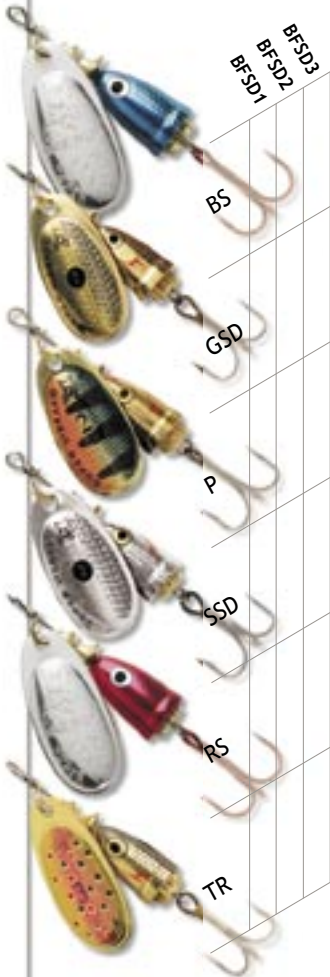

Vibrax Original

45° Mid Depth Blade runs 0.6-1.2 metres
Anti Line-Twist Design

Vibrax Foxtail

Vibrax Original

TECHNIQUE: Anti Line- Twist Ation

Mid Depth: 0.6-1.2 meters

Order No.	Weight	RRP
BF0	3g	£1.99
BF1	4g	£1.99
BF2	6g	£2.25
BF3	8g	£2.50
BF4	10g	£2.99
BF5	13g	£3.25

Vibrax Shad

Vibrax Hot Pepper

Vibrax Fluorescent

Vibrax Original Shad

TECHNIQUE: Anti Line- Twist Ation

Mid Depth: 0.6-1.2 meters

Order No.	Weight	RRP
BFSD1	4g	£2.50
BFSD2	6g	£2.50
BFSD3	8g	£2.99

Vibrax Original Hot Pepper

Order No.	Weight	RRP
BFF1	4g	£2.25
BFF2	6g	£2.50
BFF3	8g	£2.75
BFF4	10g	£3.25

Vibrax Original Foxtail

TECHNIQUE: Anti Line- Twist Ation

Mid Depth: 0.6-1.2 meters

Order No.	Weight	RRP
BFX2	6g	£3.25
BFX3	8g	£3.50

Shallow Super Vibrax

Shallow Super Vibrax

TECHNIQUE: Anti Line- Twist Ation		
Mid Depth: 0.6-1.2 meters		
Order No.	Weight	RRP
BFSSV2	6g	£2.99
BFSSV3	10g	£2.99

Blade Finishes

- Brass stamped
- Chrome plated
- Cut pattern for added reflection
- Painted and printed patterns