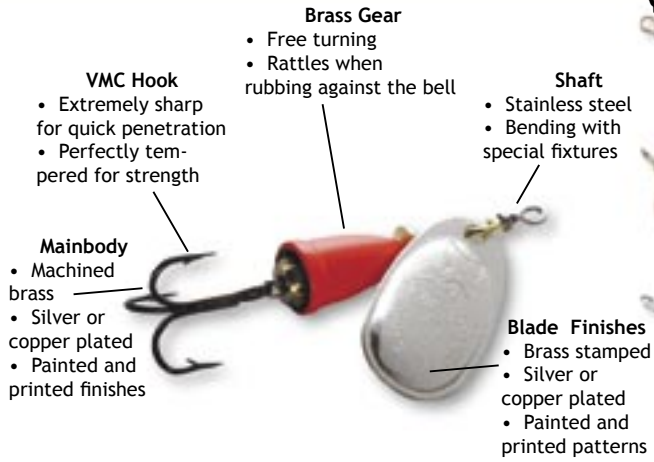

Vibrax Original

45° Mid Depth Blade runs 0.6-1.2 metres
Anti Line-Twist Design

Vibrax Foxtail

Vibrax Original

TECHNIQUE: Anti Line- Twist Ation

Mid Depth: 0.6-1.2 meters

Order No.	Weight	RRP
BF0	3g	£1.99
BF1	4g	£1.99
BF2	6g	£2.25
BF3	8g	£2.50
BF4	10g	£2.99
BF5	13g	£3.25

Vibrax Shad

Vibrax Hot Pepper

Vibrax Fluorescent

Vibrax Original Shad

TECHNIQUE: Anti Line- Twist Ation

Mid Depth: 0.6-1.2 meters

Order No.	Weight	RRP
BFSD1	4g	£2.50
BFSD2	6g	£2.50
BFSD3	8g	£2.99

Vibrax Original Hot Pepper