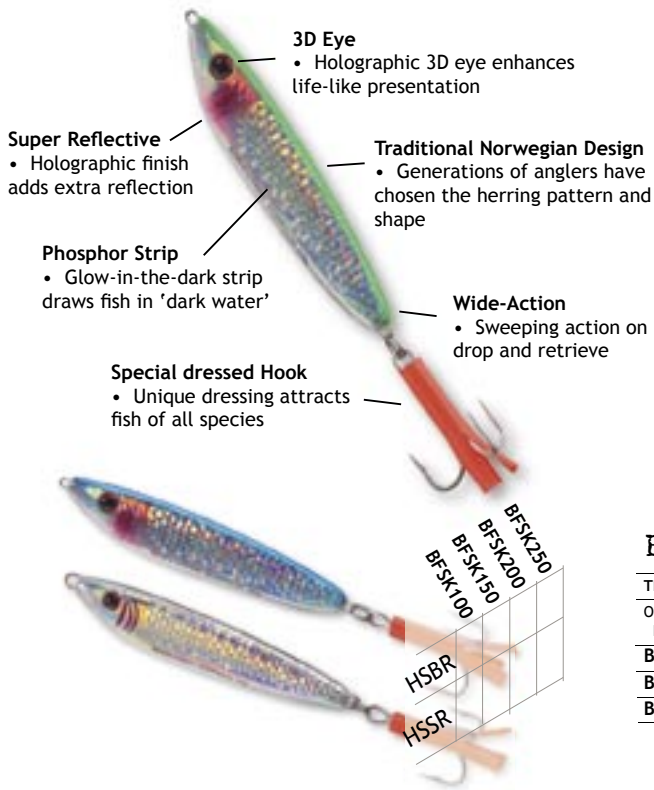

- Designed to perform equally well in both applications

Engraved Finish

- Provides extra flash

NEW Moresilda

Vivid Colour patterns

- Proven colour choices allow just the right pattern for conditions

VMC Hook

- Forged sharp for excellent penetration

Heavy Weight

- Design and construction allow fishing in heavy current

NEW Lucius

TECHNIQUE: Quick Kicking Action

Order No.	Weight	Size	RRP
BFLU20	20g	75mm	£3.50
BFLU36	36g	100mm	£3.99

NEW Moresilda

TECHNIQUE: Spinning

Order No.	Size	Weight	RRP
BFMS32	48mm	6g	£2.99

Jigging Skarpsilda

Jigging Skarpsilda

TECHNIQUE: Jigging			
Order No.	Size	Weight	RRP
BFSK100	110mm	100g	£3.75
BFSK150	125mm	150g	£3.99
BFSK200	145mm	200g	£4.50
BFSK250	160mm	250g	£4.99