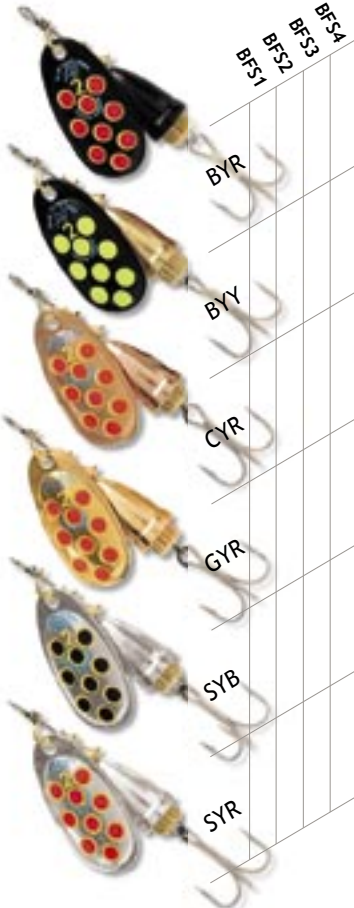

Vibrax Original

45° Mid Depth Blade runs 0.6-1.2 metres
Anti Line-Twist Design

Vibrax Foxtail

Vibrax Original

TECHNIQUE: Anti Line- Twist Ation

Mid Depth: 0.6-1.2 meters

Order No.	Weight	RRP
BF0	3g	£1.99
BF1	4g	£1.99
BF2	6g	£2.25
BF3	8g	£2.50
BF4	10g	£2.99
BF5	13g	£3.25

Vibrax Shad

Vibrax Hot Pepper

Vibrax Fluorescent

Vibrax Original Shad

TECHNIQUE: Anti Line- Twist Ation

Mid Depth: 0.6-1.2 meters

Order No.	Weight	RRP
BFSD1	4g	£2.50
BFSD2	6g	£2.50
BFSD3	8g	£2.99

Vibrax Original Hot Pepper

TECHNIQUE: Anti Line- Twist Ation

Mid Depth: 0.6-1.2 meters

Order No.	Weight	RRP
BFS1	4g	£2.25
BFS2	6g	£2.50
BFS3	8g	£2.75
BFS4	10g	£3.25

Vibrax Original Fluorescent

TECHNIQUE: Anti Line- Twist Ation

Mid Depth: 0.6-1.2 meters

Order No.	Weight	RRP
BFF1	4g	£2.25
BFF2	6g	£2.50
BFF3	8g	£2.75
BFF4	10g	£3.25

Vibrax Original Foxtail

TECHNIQUE: Anti Line- Twist Ation

Mid Depth: 0.6-1.2 meters

Order No.	Weight	RRP
BFX2	6g	£3.25
BFX3	8g	£3.50