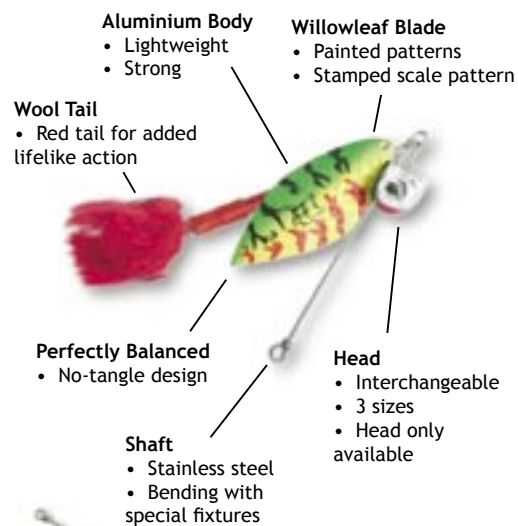

Vibrax Shallow

Vibrax Shallow

TECHNIQUE: Shallow Depth

Mid Depth: 0-0.5 Meters

Order No.	Weight	RRP
VSS2	6g	£2.50

Tail

- Cuff tail mixed with shining coloured fibres

Double Header

Double Header

TECHNIQUE: Chasing Spin Bait

Mid Depth: Shallow

Order No.	Weight	RRP
VSB2	14g	£2.99

Soft Body

- Soft bite body feels natural to fish
- 2 replacement bodies included
- Life-like see through eyes

Tail

- Wide sweeping tail action

Piker

Piker

TECHNIQUE: Long Casting

Mid Depth: Variable depth spinner

Order No.	Weight	RRP
BFPKR3	21g	£2.99

Esox

Premium VMC Hooks

- Forged sharp for excellent penetration
- Strong to resist opening

Slow Retrieve

- Designed for wide sweeping action on slow retrieve

Flash Back

- Silver or contrasting colour on back for extra flash