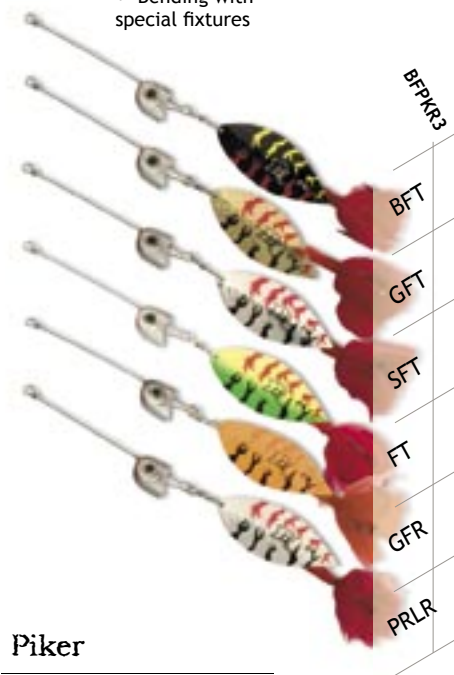

Vibrax Shallow

Vibrax Shallow

TECHNIQUE: Shallow Depth

Mid Depth: 0-0.5 Meters

Order No.	Weight	RRP
VSS2	6g	£2.50

Tail

- Cuff tail mixed with shining coloured fibres

Double Header

Double Header

TECHNIQUE: Chasing Spin Bait

Mid Depth: Shallow

Order No.	Weight	RRP
VSB2	14g	£2.99

Soft Body

- Soft bite body feels natural to fish
- 2 replacement bodies included
- Life-like see through eyes

Tail

- Wide sweeping tail action

Piker

Piker

TECHNIQUE: Long Casting

Mid Depth: Variable depth spinner

Order No.	Weight	RRP
BFPKR3	21g	£2.99

Esox

Premium VMC Hooks

- Forged sharp for excellent penetration
- Strong to resist opening

Slow Retrieve

- Designed for wide sweeping action on slow retrieve

Flash Back

- Silver or contrasting colour on back for extra flash