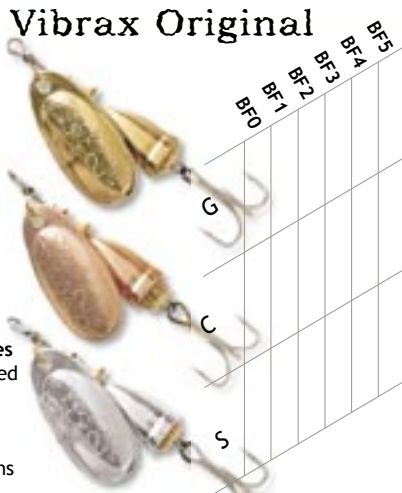

Vibrax Original

45° Mid Depth Blade runs 0.6-1.2 metres
Anti Line-Twist Design

Vibrax Foxtail

Vibrax Original

TECHNIQUE: Anti Line- Twist Ation

Mid Depth: 0.6-1.2 meters

Order No.	Weight	RRP
BF0	3g	£1.99
BF1	4g	£1.99
BF2	6g	£2.25
BF3	8g	£2.50
BF4	10g	£2.99
BF5	13g	£3.25

Vibrax Shad

Vibrax Hot Pepper

Vibrax Fluorescent

Vibrax Original Shad

TECHNIQUE: Anti Line- Twist Ation

Mid Depth: 0.6-1.2 meters

Order No.	Weight	RRP
BFSD1	4g	£2.50
BFSD2	6g	£2.50
BFSD3	8g	£2.99

Vibrax Original Hot Pepper

Order No.	Weight	RRP
BFF1	4g	£2.25
BFF2	6g	£2.50
BFF3	8g	£2.75
BFF4	10g	£3.25

Vibrax Original Foxtail

TECHNIQUE: Anti Line- Twist Ation

Mid Depth: 0.6-1.2 meters

Order No.	Weight	RRP
BFX2	6g	£3.25
BFX3	8g	£3.50