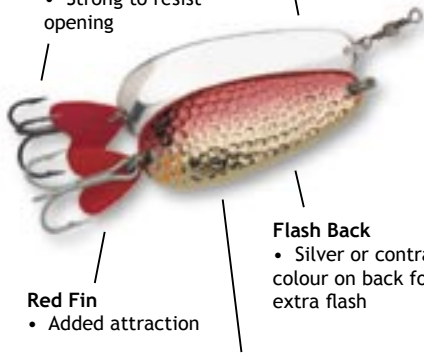

Tail

- Wide sweeping tail action

Piker

Piker

TECHNIQUE: Long Casting

Mid Depth: Variable depth spinner

Order No.	Weight	RRP
BFPKR3	21g	£2.99

Esox

Premium VMC Hooks

- Forged sharp for excellent penetration
- Strong to resist opening

Slow Retrieve

- Designed for wide sweeping action on slow retrieve

Flash Back

- Silver or contrasting colour on back for extra flash

Red Fin

- Added attraction

Hammered and Polished Finishes

- Adds light and flash in low light conditions

Esox

TECHNIQUE: Wide Swimming Action

Order No.	Weight	RRP
BFEX22	22g	£3.50

Inkoo