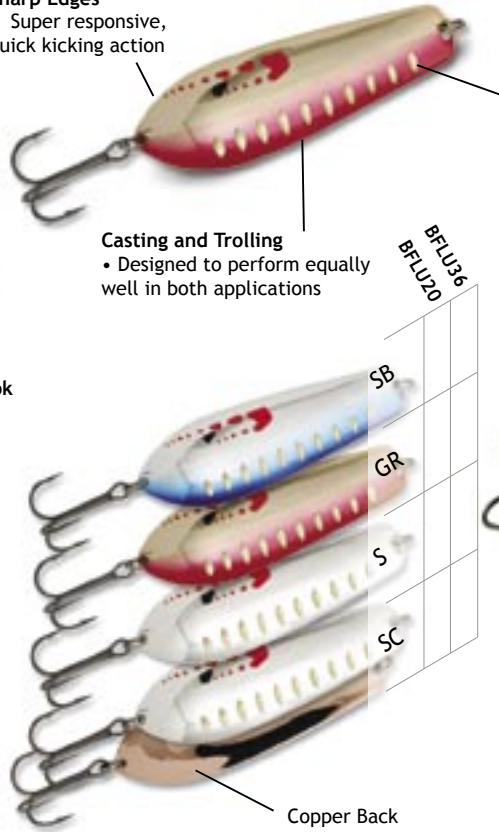

Fluttering Body

- Flat and slightly curved body profile creates a fluttering action on the drop or retrieve

Extra Strong VMC Hook

- Red hook simulates wounded, bleeding minnow

Herring

TECHNIQUE: Fast Diving Jig

Order No.	Weight	Size	RRP
BFBHR50	50g	90mm	£2.99
BFBHR75	75g	100mm	£3.50
BFBHR100	100g	110mm	£3.75
BFBHR150	150g	130mm	£3.99

NEW Lucius

Sharp Edges

- Super responsive, quick kicking action

Casting and Trolling

- Designed to perform equally well in both applications

Engraved Finish

- Provides extra flash

NEW Moresilda

Vivid Colour patterns

- Proven colour choices allow just the right pattern for conditions

VMC Hook

- Forged sharp for excellent penetration

Heavy Weight

- Design and construction allow fishing in heavy current

NEW Lucius

TECHNIQUE: Quick Kicking Action

Order No.	Weight	Size	RRP
BFLU20	20g	75mm	£3.50
BFLU36	36g	100mm	£3.99